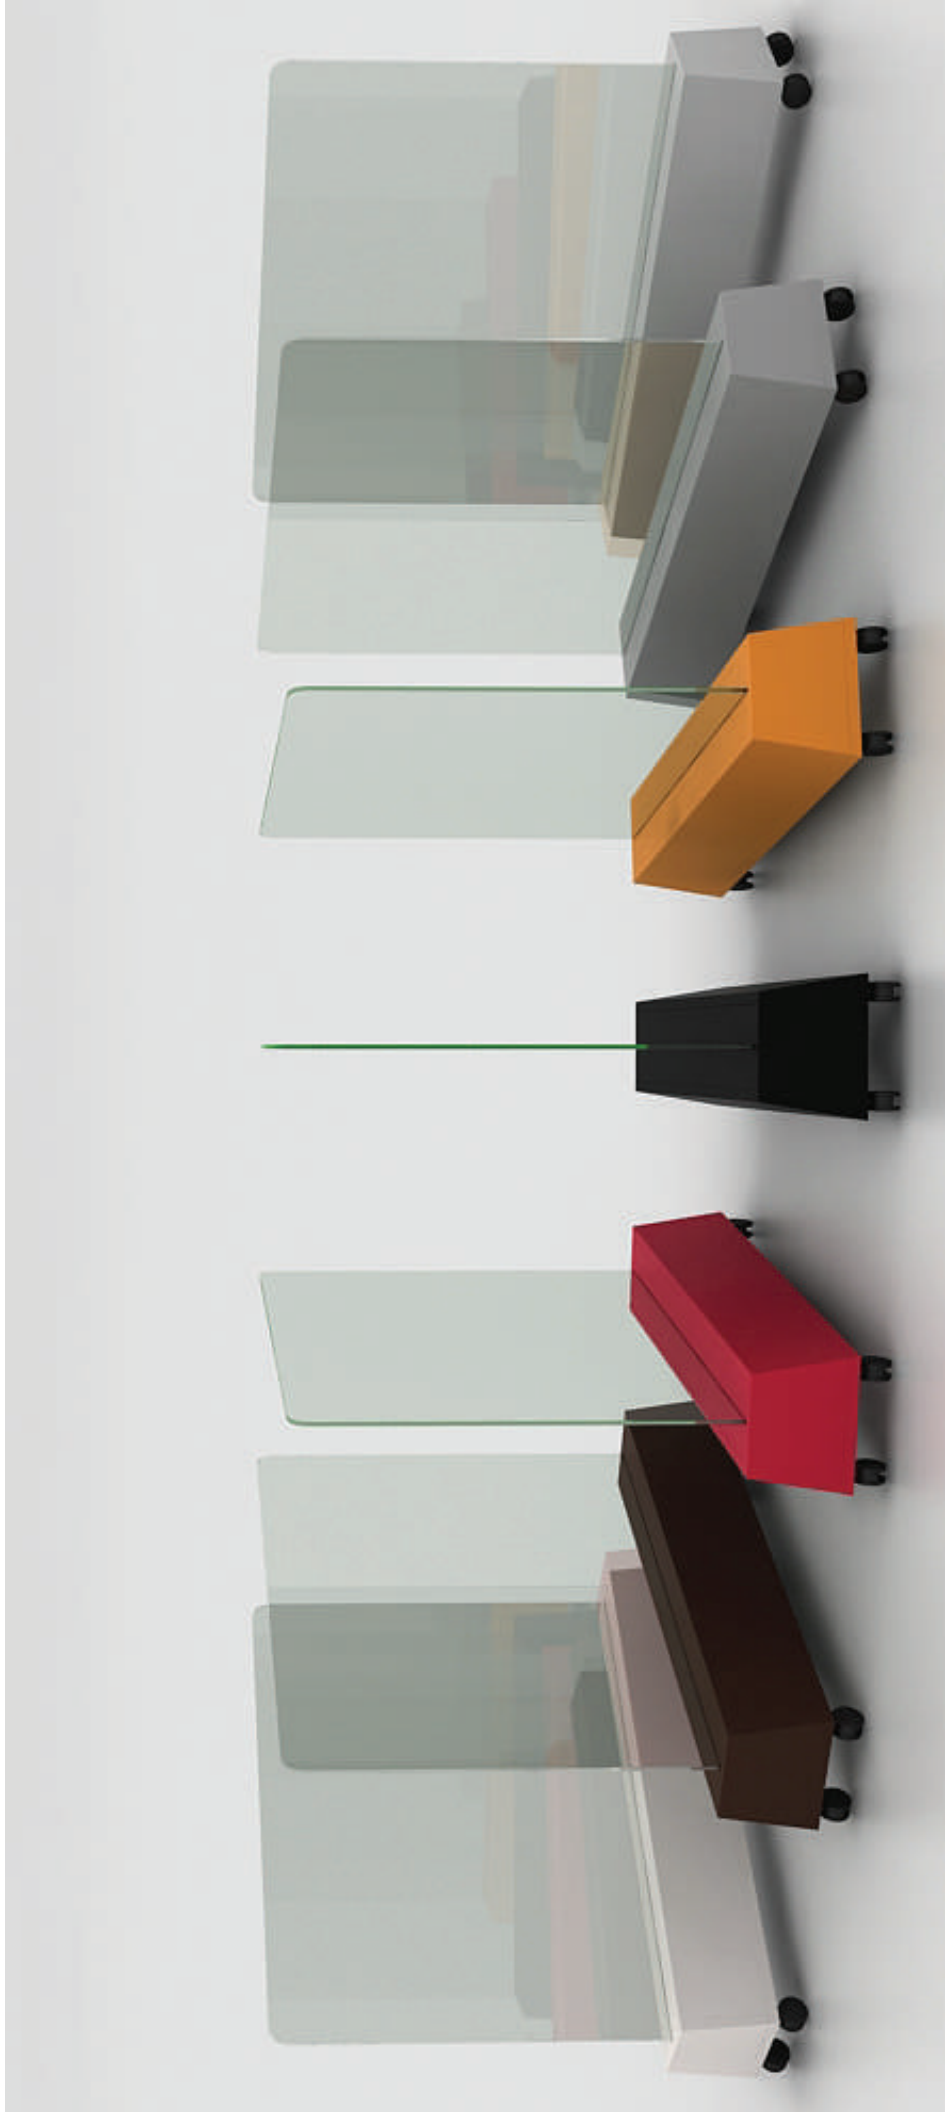

FULBRIGHT

GLASS BOARDS

ISOLATE MOBILE

www.fulbrightglassboards.com